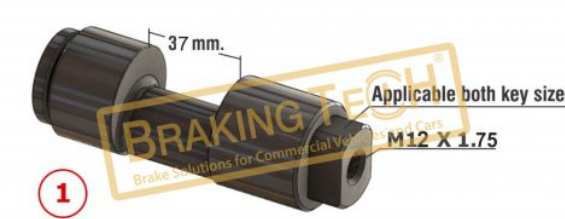

**BTG80001**

**Description :**  
Setting Shaft(Cam) Girling-Lucas

No	BT No	Information
1	BTT431 x1	Setting Shaft Ø35x135 mm ...
2	BTC46 x1	Nut's M18x1,5

**Application :**  
Girling Type, Hand Brake

**OEM No :**  
SP8570, SJ1032

**BTG80002**

**Description :**  
Hand Brake Setting (Cam)

No	BT No	Information
1	BTT433-02 x1	Setting Shaft

**Application :**  
Hydraulic Type-Iveco Euro CityBus  
4,LRG612/LRG613, Volvo FL4-6

**OEM No :**  
SP8570, SJ1032

**BTG80002-01**

**Description :**  
Shaft Setting Brembo

No	BT No	Information
1	BTT433 x1	Setting Shaft

**Application :**  
Brembo Type

**OEM No :**  
BrakingTech

**BTG80002-02**

**Description :**  
Caliper Setting Shaft

No	BT No	Information
1	BTT433-01 x1	Adjusting Shaft

**Application :**  
Brembo Series

**OEM No :**  
BrakingTech