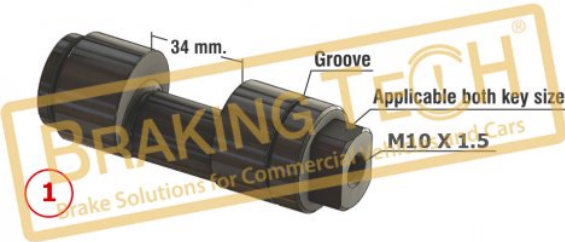

**BTG80001**

**Description :**  
Setting Shaft(Cam) Girling-Lucas

No	BT No	Information
1	BTT431 x1	Setting Shaft Ø35x135 mm ...
2	BTC46 x1	Nut's M18x1,5

**Application :**  
Girling Type, Hand Brake

**OEM No :**  
SP8570, SJ1032

**BTG80002**

**Description :**  
Hand Brake Setting (Cam)

No	BT No	Information
1	BTT433-02 x1	Setting Shaft

**Application :**  
Hydraulic Type-Iveco Euro CityBus  
4,LRG612/LRG613, Volvo FL4-6

**OEM No :**  
SP8570, SJ1032

**BTG80002-01**

**Description :**  
Shaft Setting Brembo

No	BT No	Information
1	BTT433 x1	Setting Shaft

**Application :**  
Brembo Type

**OEM No :**  
BrakingTech

**BTG80002-02**

**Description :**  
Caliper Setting Shaft