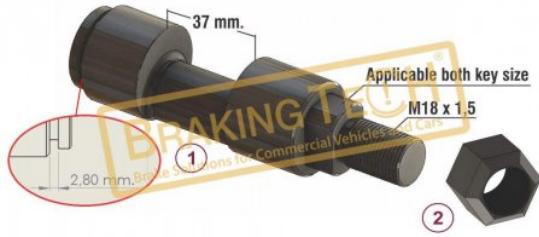

**BTG80001**

**Description :**  
Setting Shaft(Cam) Girling-Lucas

No	BT No	Information
1	BTT431 x1	Setting Shaft Ø35x135 mm ...
2	BTC46 x1	Nut's M18x1,5

**Application :**  
Girling Type, Hand Brake

**OEM No :**  
SP8570, SJ1032