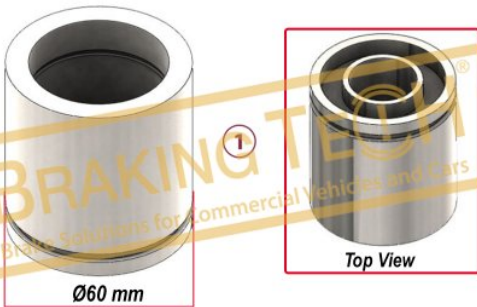

BTG80049

No	BT No	Information
1	BTT409 x 1	Piston Ø60 x Ø28 x 62 m...

Description :

Caliper Seal&Metal Shield Kit

Application : :
ATE Calipers Front and Rear UNIMOGS

OEM No :
0004209983, A0004209983