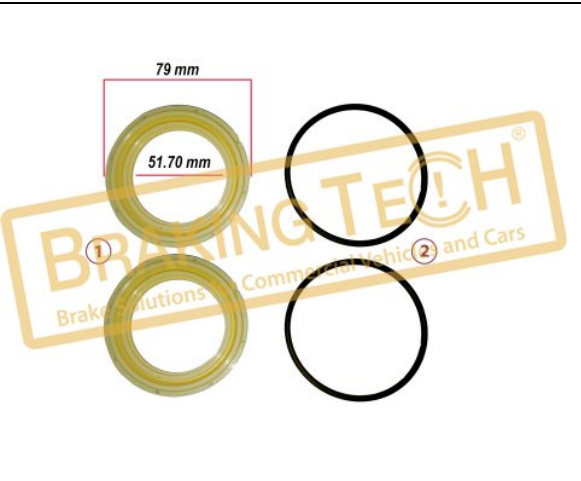

BTG80084-01

Description :
Caliper Piston Seal Repair Kit

Application :
Knorr Hydraulic,Land Rover,Steyr 12M18

OEM No :
352780

No	BT No	Information
1	BTK185 x2	Seal 51,70
2	BTK186 x2	Square Ring 70x3