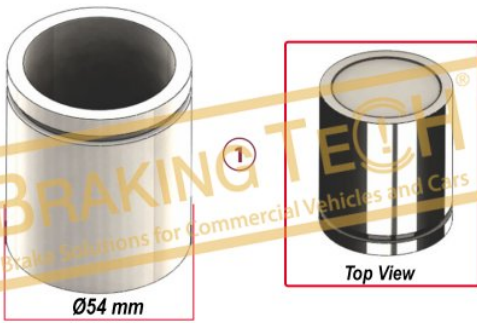

BTG80048

No	BT No	Information
1	BTT370 x 1	Piston Ø54x 63.30 mm.

Description :

Caliper Piston

Application : :
Girling,Meritor HYDRAULIC

OEM No :
68320506