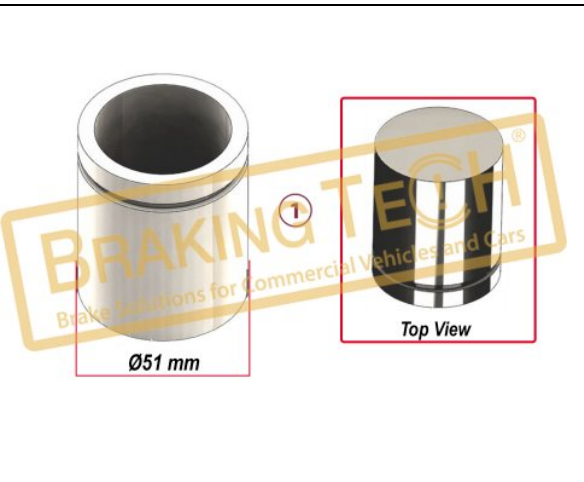

BTG80046

Description :
Caliper Piston

Application :
Hydraulic

OEM No :
BrakingTech

No	BT No	Information
1	BTT406 x 1	Piston Ø51 x 60.50 mm.