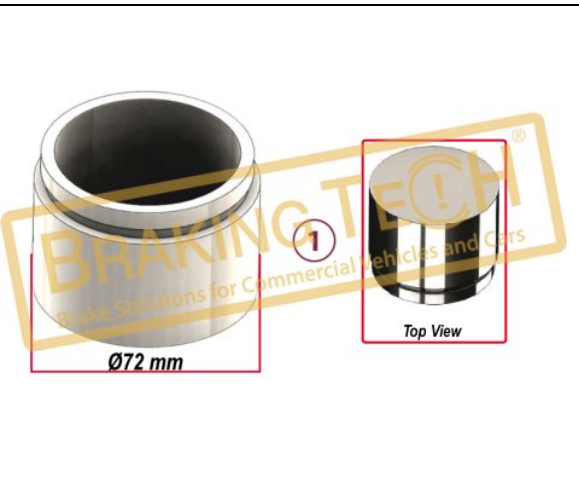

BTG80081

Description :
Caliper Piston

Application : :
Hydraulic,unimex 74-un-601

OEM No :
BrakingTech

No	BT No	Information
1	BTT466 x1	Piston Ø72x40mm