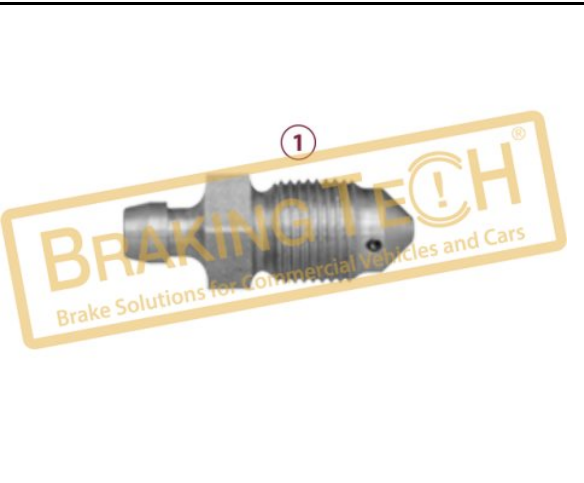

BTG80068

Description :
Caliper Grease Nipple(BLEEDERS)

Application : :
Hydraulic-20.5320.12/22/32/42

OEM No :
105.3246.25, 05.3246.25

No	BT No	Information
1	BTT425 x 1	Grease Nipple