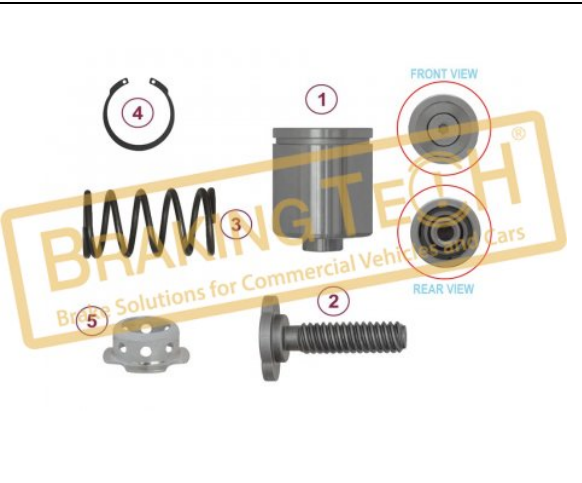

**OEM No :**  
 BrakingTech

No	BT No	Information
1	BTT366 x 1	Adjustment Wedge Long

**BTG80031**

**Description :**  
 Caliper Piston

**Application :**  
 Girling Lucas, MB VARIO 512D, Mercedes Sprinter

**OEM No :**  
 BTG80033

No	BT No	Information
1	BTT367 x 1	Piston Ø60x28x63,50mm.

**BTG80031-01**

**Description :**  
 Caliper Piston Complete

**Application :**  
 IVECO Eurocargo, Meritor

**OEM No :**  
 SJ1215, 93161040

No	BT No	Information
1	BTT367-01 x 1	Caliper Piston Ø60x 63.5 ...
2	BTT448 x 1	Adjusting Bolt Ø 65 mm
3	BTY47 x 1	Spring
4	BTSK15 x 1	Circlip
5	BTS147 x 1	Metal Housing Ø 60mm