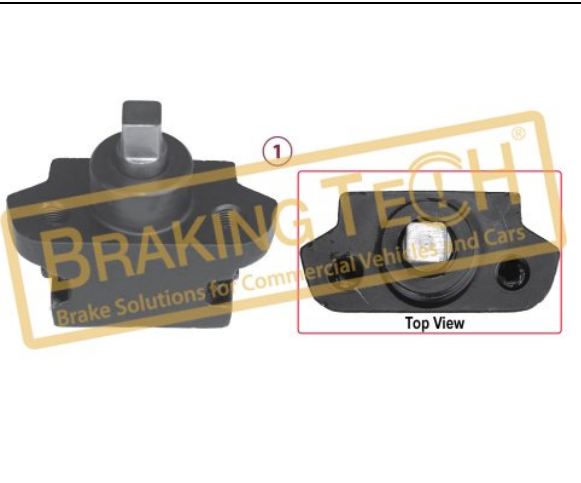

BTG80090

Description :
Handbrake Adjuster

Application : :
Land Rover,110 DEFENDER,Transfer box brake shoe

OEM No :
STC244, Lt230, STC244.L8