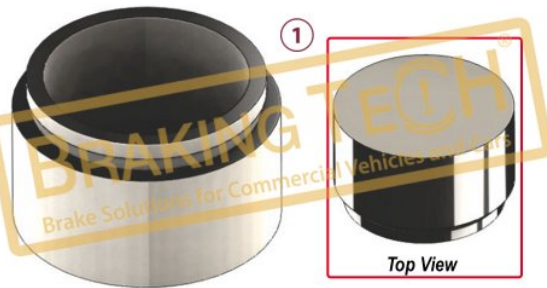

BTG80062

Description :
Caliper Piston

Application ::
Hydraulic

OEM No :
BrakingTech

No	BT No	Information
1	BTT421 x1	Piston Ø47.95 x 29.00 mm ...