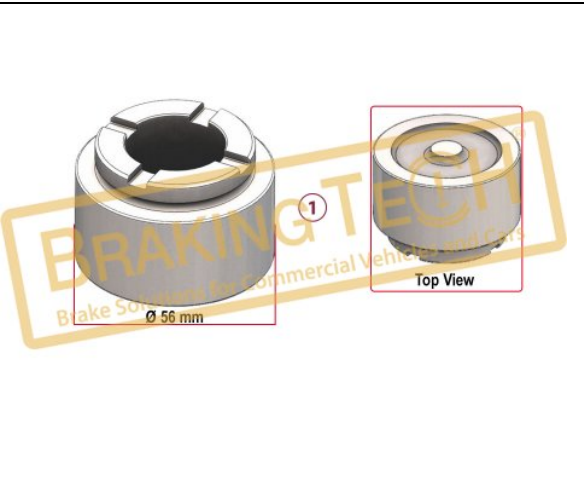

BTG80107

Description :
Caliper Piston

Application :
Lucas Girling

OEM No :
8121323

No	BT No	Information
1	BTT402 x 1	Piston 56x36mm