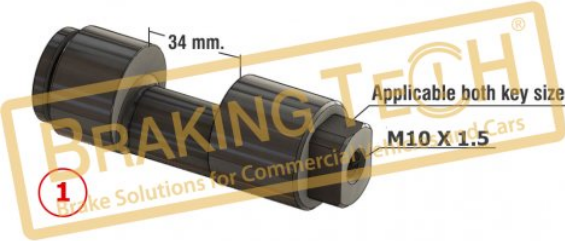

**BTG80001**

**Description :**  
Setting Shaft(Cam) Girling-Lucas

No	BT No	Information
1	BTT431 x1	Setting Shaft Ø35x135 mm ...
2	BTC46 x1	Nut's M18x1,5

**Application :**  
Girling Type, Hand Brake

**OEM No :**  
SP8570, SJ1032

**BTG80002**

**Description :**  
Hand Brake Setting (Cam)

No	BT No	Information
1	BTT433-02 x1	Setting Shaft

**Application :**  
Hydraulic Type-Iveco Euro CityBus  
4,LRG612/LRG613, Volvo FL4-6

**OEM No :**  
SP8570, SJ1032