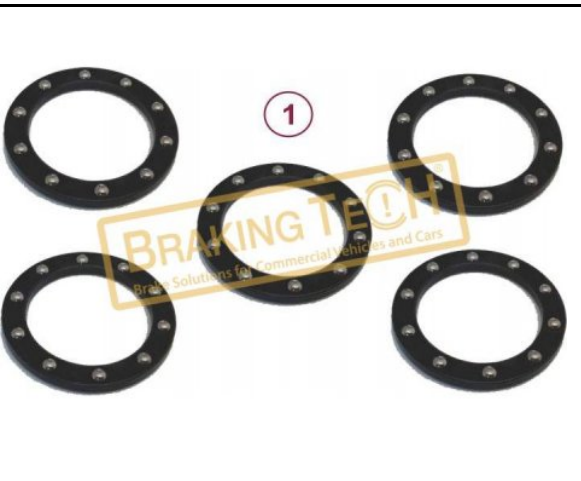

**OEM No :**  
 BrakingTech

No	BT No	Information
1	BTB32-01 x 5	Bush for Ø29,50 mm

**BTG80036**

**Description :**  
 Shaft Setting Bush

**Application :**  
 Brembo Calipers

**OEM No :**  
 BrakingTech

No	BT No	Information
1	BTB35 x 1	Bush Ø39x35/20mm

**BTG80037**

**Description :**  
 Locking Circlip Kit

**Application :**  
 Brembo

**OEM No :**  
 BrakingTech

No	BT No	Information
1	BTSK14 x 1	Big Circlip
2	BTSK15 x 1	Small Circlip

**BTG80038**

**Description :**  
 Locking Screw Kit

**Application :**  
 Brembo Caliper

**OEM No :**  
 BrakingTech

No	BT No	Information
1	BTC80 x 4	Screw M 12 X 1.25 X 45

**BTG80039**

**Description :**  
 Bearing of Wedge

**Application :**  
 Brembo-Girling Calipers